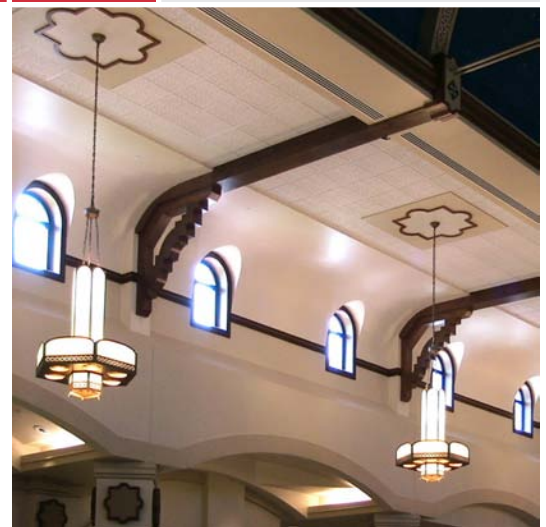

Bishop Gregory Aymond, Catholic Diocese of Austin

WWW.AECOLLAB.COM

LOCATION Round Rock, Texas
 AREA 36,000 sf
 COST \$9,200,000
 ARCHITECT The Wallace Group

A new sanctuary for the St. William Parish of the Roman Catholic Diocese of Austin was constructed to accommodate the rapidly growing Catholic community in the area. The new building increased worship service capacity from 600 seats at the church's previous facility to 1,500 seats at the new sanctuary, with a planned future expansion to seat another 1,000.

The classical Spanish style of the building is underlain with modern, structural steel framework to achieve daring barrel vaults that cross below a central dome at the altar, minimizing the need for interior columns that would obstruct parishoners' views.